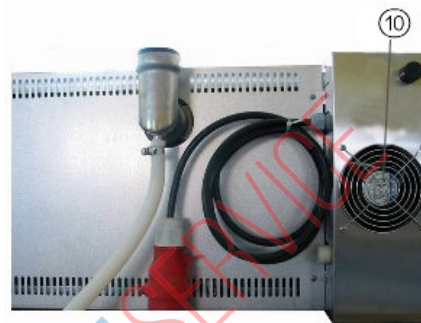

Service manual Frame EBO

Version: 2.00

Ident: B1-EBO 128

Series: EBO

Part-Number: 500176

This part can be ordered.

Chapter

[010] - 402662 - Axial Blower 19W heat resistance until 75°C