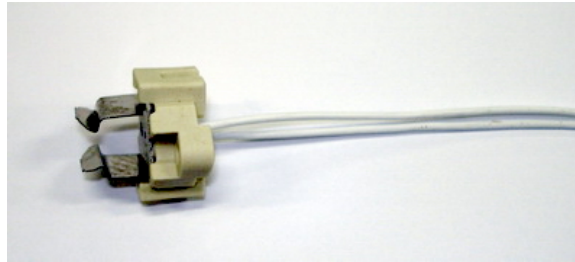

Part: Socket 8-pole Halogen Lamp

Part-Number: 70176

Part: Type K thermocouple

Part-Number: 400263