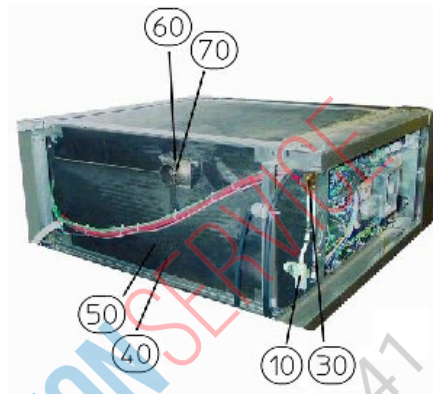

Service manual

Electric-Installation IS 500/600

Version: 2.00

Ident: B1-EBO 128

Series: EBO

Part-Number: 500184

This part can be ordered.

Chapter

- [010] - 101106 - Power board
- [020] - 401523 - Loudspeaker
- [070] - 33884 - Relay main switch
- [080] - 70511 - Transformer
- [090] - 70355 - Safety limit switch
- [100] - 70508 - EBO Frame for lamps-lower part
- [110] - 70509 - EBO protective glass f. lamps-lower part

PLATON SERVICE
8 (800) 500-34-47
www.platonservice.com