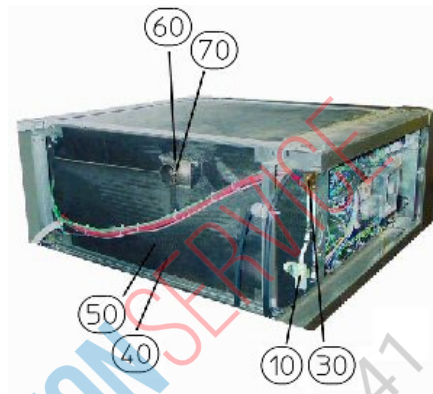

Service manual Installation room EBO128 400V 50Hz

Version: 2.00

Ident: B1-EBO 128

Series: EBO

Part-Number: 500175

This part can be ordered.

Chapter

403109 - Steam Generator EBO128 400V 50Hz - V:2.00

- [010] - 403754 - Solenoid valve (flow restrictor)
- [030] - 36126 - Water flow detector flow meter FH20
- [050] - 03617 - Seal for steam generator
- [060] - 78063 - Seal for air case
- [070] - 105685 - Seal for air flap

PLATON SERVICE
8 (800) 500-34-47
www.platonservice.com