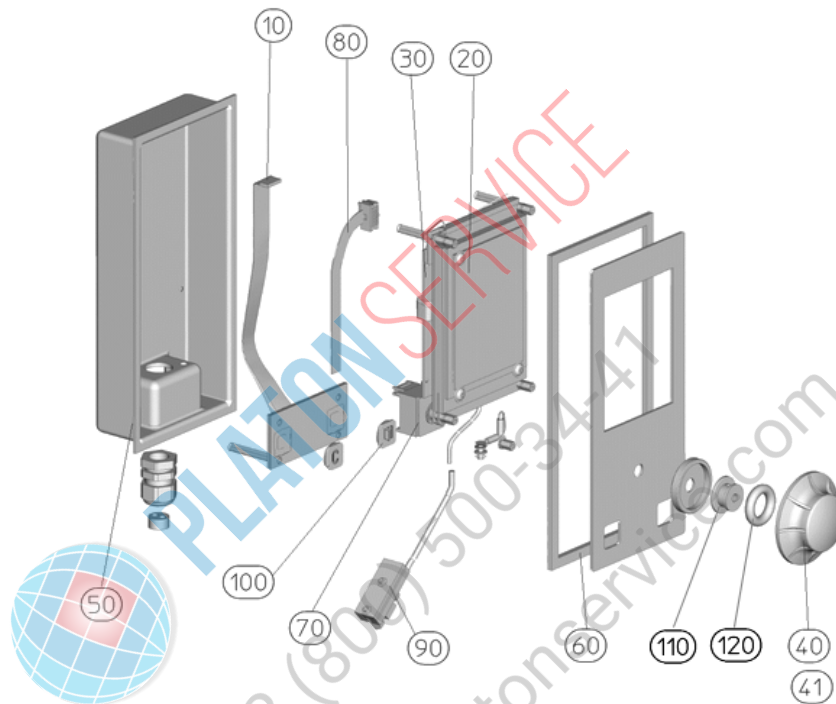

Service manual Operating Unit IS 600 EBO

Version: 2.00

Ident: B1-EBO 128

Series: EBO

Part-Number: 101347

This part can be ordered.

Chapter

- [010] - 101563 - Key block
- [020] - 100617 - Display IS600 with circuit board
- [030] - 101107 - Electronic Circuit Board IS600
- [040] - 102685 - Knob grey
- [041] - 101350 - Knob silver
- [050] - 102450 - Frame IS
- [060] - 102449 - Seal for frame IS
- [070] - 100591 - Incremental encoder
- [080] - 104354 - Ribbon cable for IS600
- [090] - 102806 - USB port with data wire
- [100] - 105849 - Key "C / door"
- [110] - 101434 - Adapter_D54x22
- [120] - 101435 - O-Ring_D16x7_NBR60