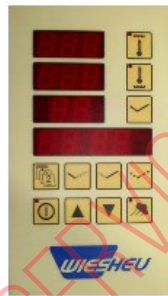

PLATON SERVICE
8 (800) 500-5000
www.platonservice.com

Service manual

Control Unit digital with Night start

Version: 2.00

Ident: B1-EBO 128

Series: EBO

Part-Number: 500203

This part can be ordered.