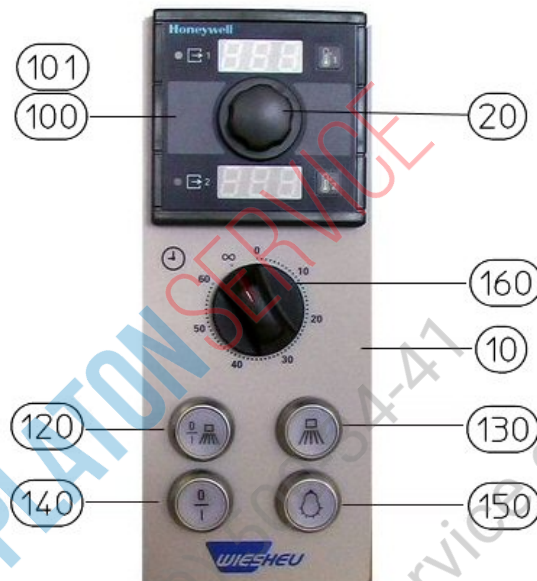

PLATON SERVICE
8 (800) 500-34-47
www.platonservice.com

Service manual Operating Unit Honeywell

Version: 2.00

Ident: B1-EBO 128

Series: EBO

Part-Number: 500180

This part can be ordered.

Chapter