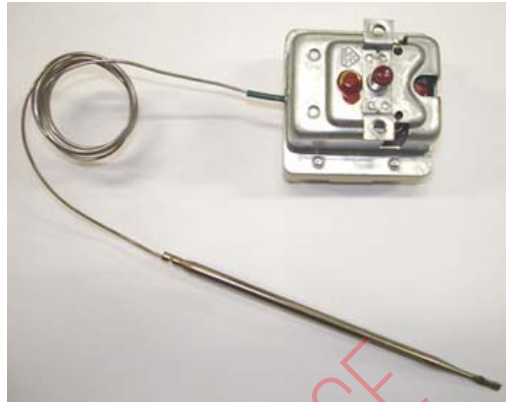

Part: Safety limit switch

Part-Number: 70355