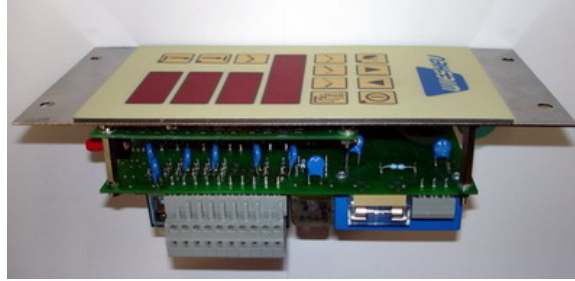

Part: Control digital with Night start, complete

Part-Number: 38099

Vor Arbeitsbeginn bitte Netztrennung vornehmen.

PLATON SERVICE
8 (800) 500-34-47
www.platonservice.com